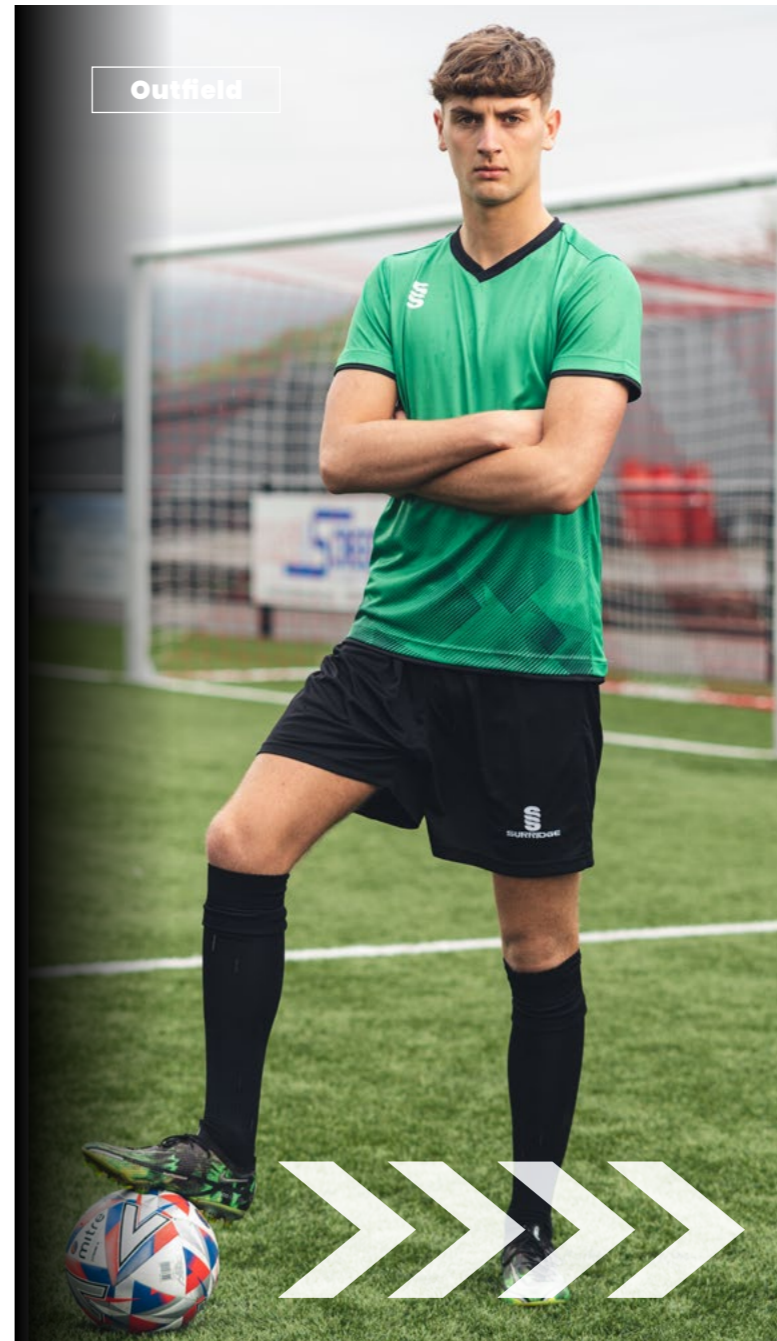

COPA

ADD YOUR LOGO'S, NAMES, NUMBERS & SPONSORS

Outfield

GOALKEEPER