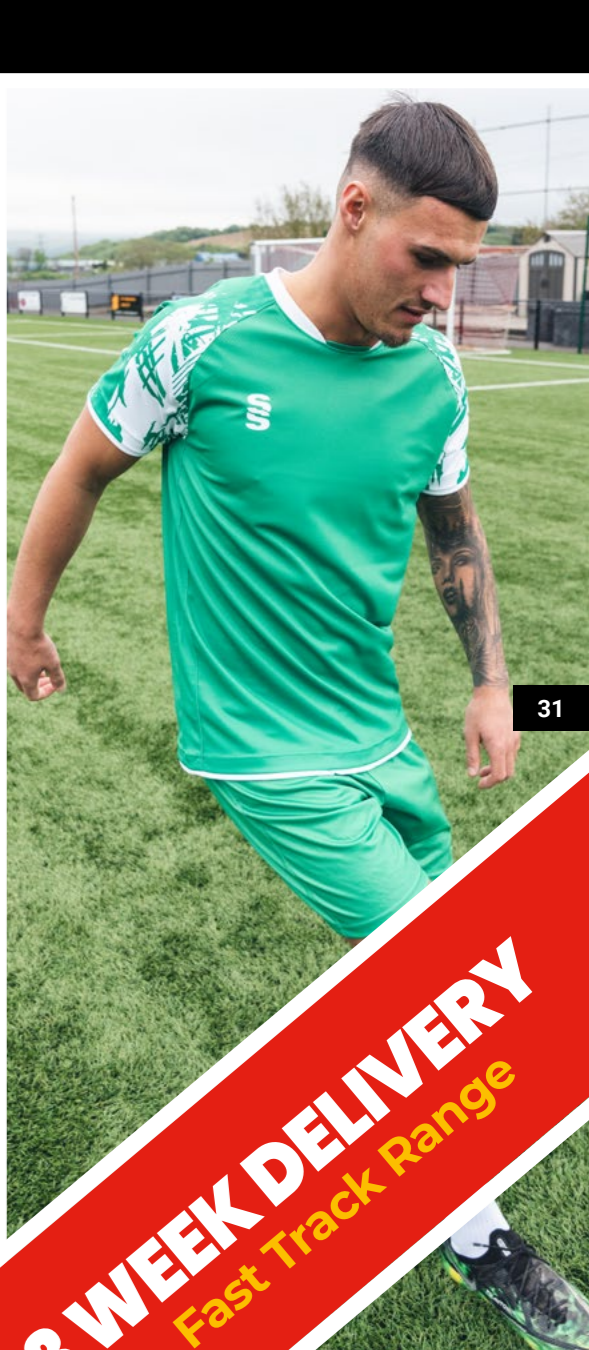

PRECISION

ADD YOUR LOGO'S, NAMES, NUMBERS & SPONSORS

Outfield

Goalkeeper

➤➤
Outfield & Goalkeeper
available in both
Long & Short Sleeve

Compliment your design
with our stock range
of shorts and socks.

3 WEEK DELIVERY
Fast Track Range