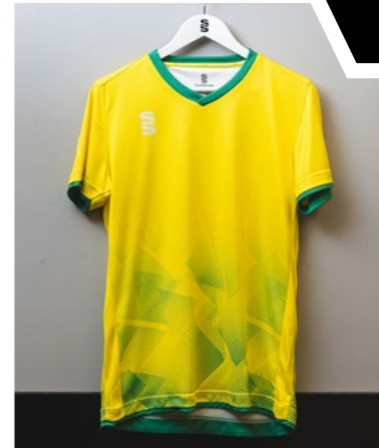

Outfield & Goalkeeper available in both Long & Short Sleeve
Compliment your design with our stock range of shorts and socks.