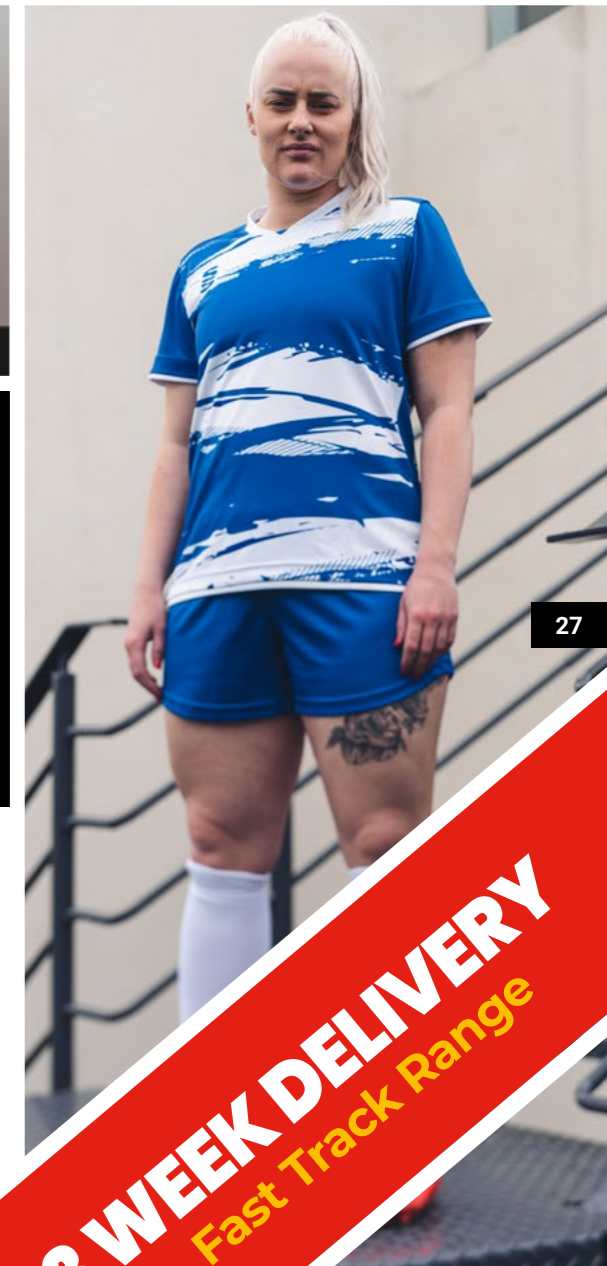

»»
Outfield & Goalkeeper
available in both
Long & Short Sleeve

Compliment your design
with our stock range
of shorts and socks.

3 WEEK DELIVERY
Fast Track Range