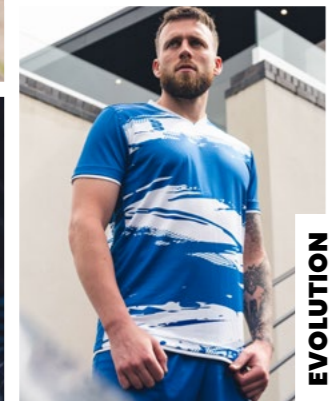

EVOLUTION

Fast Track Design Range

Mens and Womens bespoke football shirts. Choose:

- 1). Inter
- 2). Premier
- 3). Strike
- 4). Vapour
- 5). Copa
- 6). Evolution
- 7). Precision

Compliment your design with our stock range of shorts and socks, see page 34.

The following pages show each of the designs as **Short Sleeve Outfield** and **Long Sleeve Goalkeeper** in a selection of colour options.

For more details and how to order, please see page 2.

MAKE YOUR KIT STAND OUT!

The Range has been created with you in mind, **INCLUDING** the option too add your:

- LOGO/S
- CLUB CREST/S
- NAMES
- NUMBER/S
- SPONSOR/S

As many or as few as you'd prefer in a limitless range of colours.

• 7 Designs • Outfield & Goalkeeper • In a range of colours

ADD YOUR LOGO'S, NAMES, NUMBERS & SPONSORS