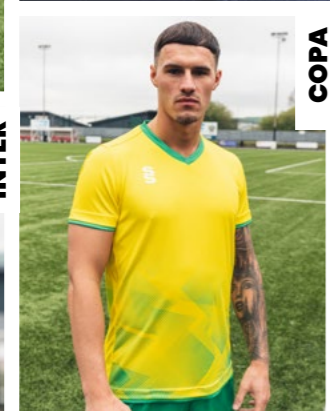

COPA

Fast Track Design Range

Mens and Womens bespoke football shirts. Choose:

- 1). Inter
- 2). Premier
- 3). Strike
- 4). Vapour
- 5). Copa
- 6). Evolution
- 7). Precision

Compliment your design with our stock range of shorts and socks, see page 34.

The following pages show each of the designs as **Short Sleeve Outfield** and **Long Sleeve Goalkeeper** in a selection of colour options.

For more details and how to order, please see page 2.

MAKE YOUR KIT STAND OUT!

The Range has been created with you in mind, **INCLUDING** the option too add your:

- LOGO/S
- CLUB CREST/S
- NAMES
- NUMBER/S
- SPONSOR/S

As many or as few as you'd prefer in a limitless range of colours.

• 7 Designs • Outfield & Goalkeeper • In a range of colours

ADD YOUR LOGO'S, NAMES, NUMBERS & SPONSORS